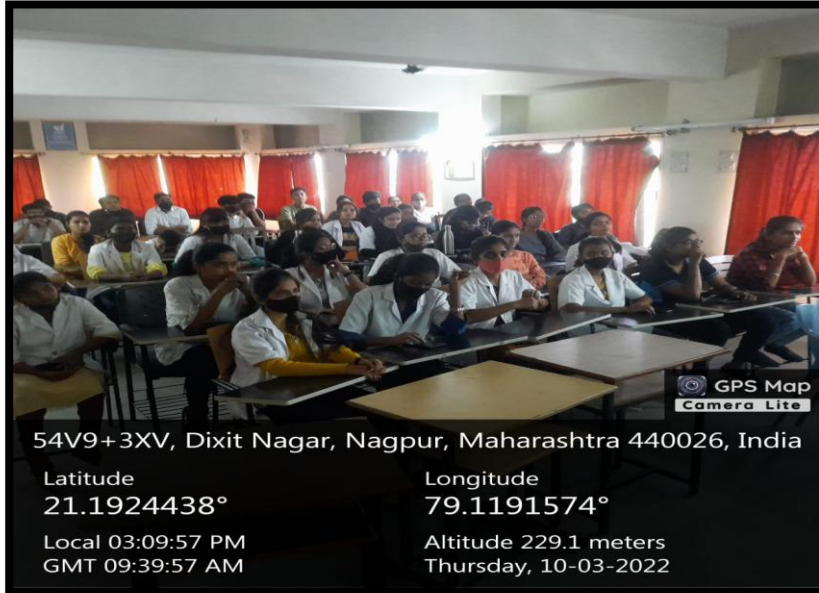

The Sikh Education Society's
Gurunanak College of Pharmacy NAGPUR-440026

E-mail : gncp2004@yahoo.com

Web Address: www.gncp.edu.in

Seminar hall with LCD projector, wi-fi, and smart interactive white board

54V9+3XV, Dixit Nagar, Nagpur, Maharashtra 440026, India

Latitude
21.1924438°

Longitude
79.1191574°

Local 03:09:57 PM
GMT 09:39:57 AM

Altitude 229.1 meters
Thursday, 10-03-2022